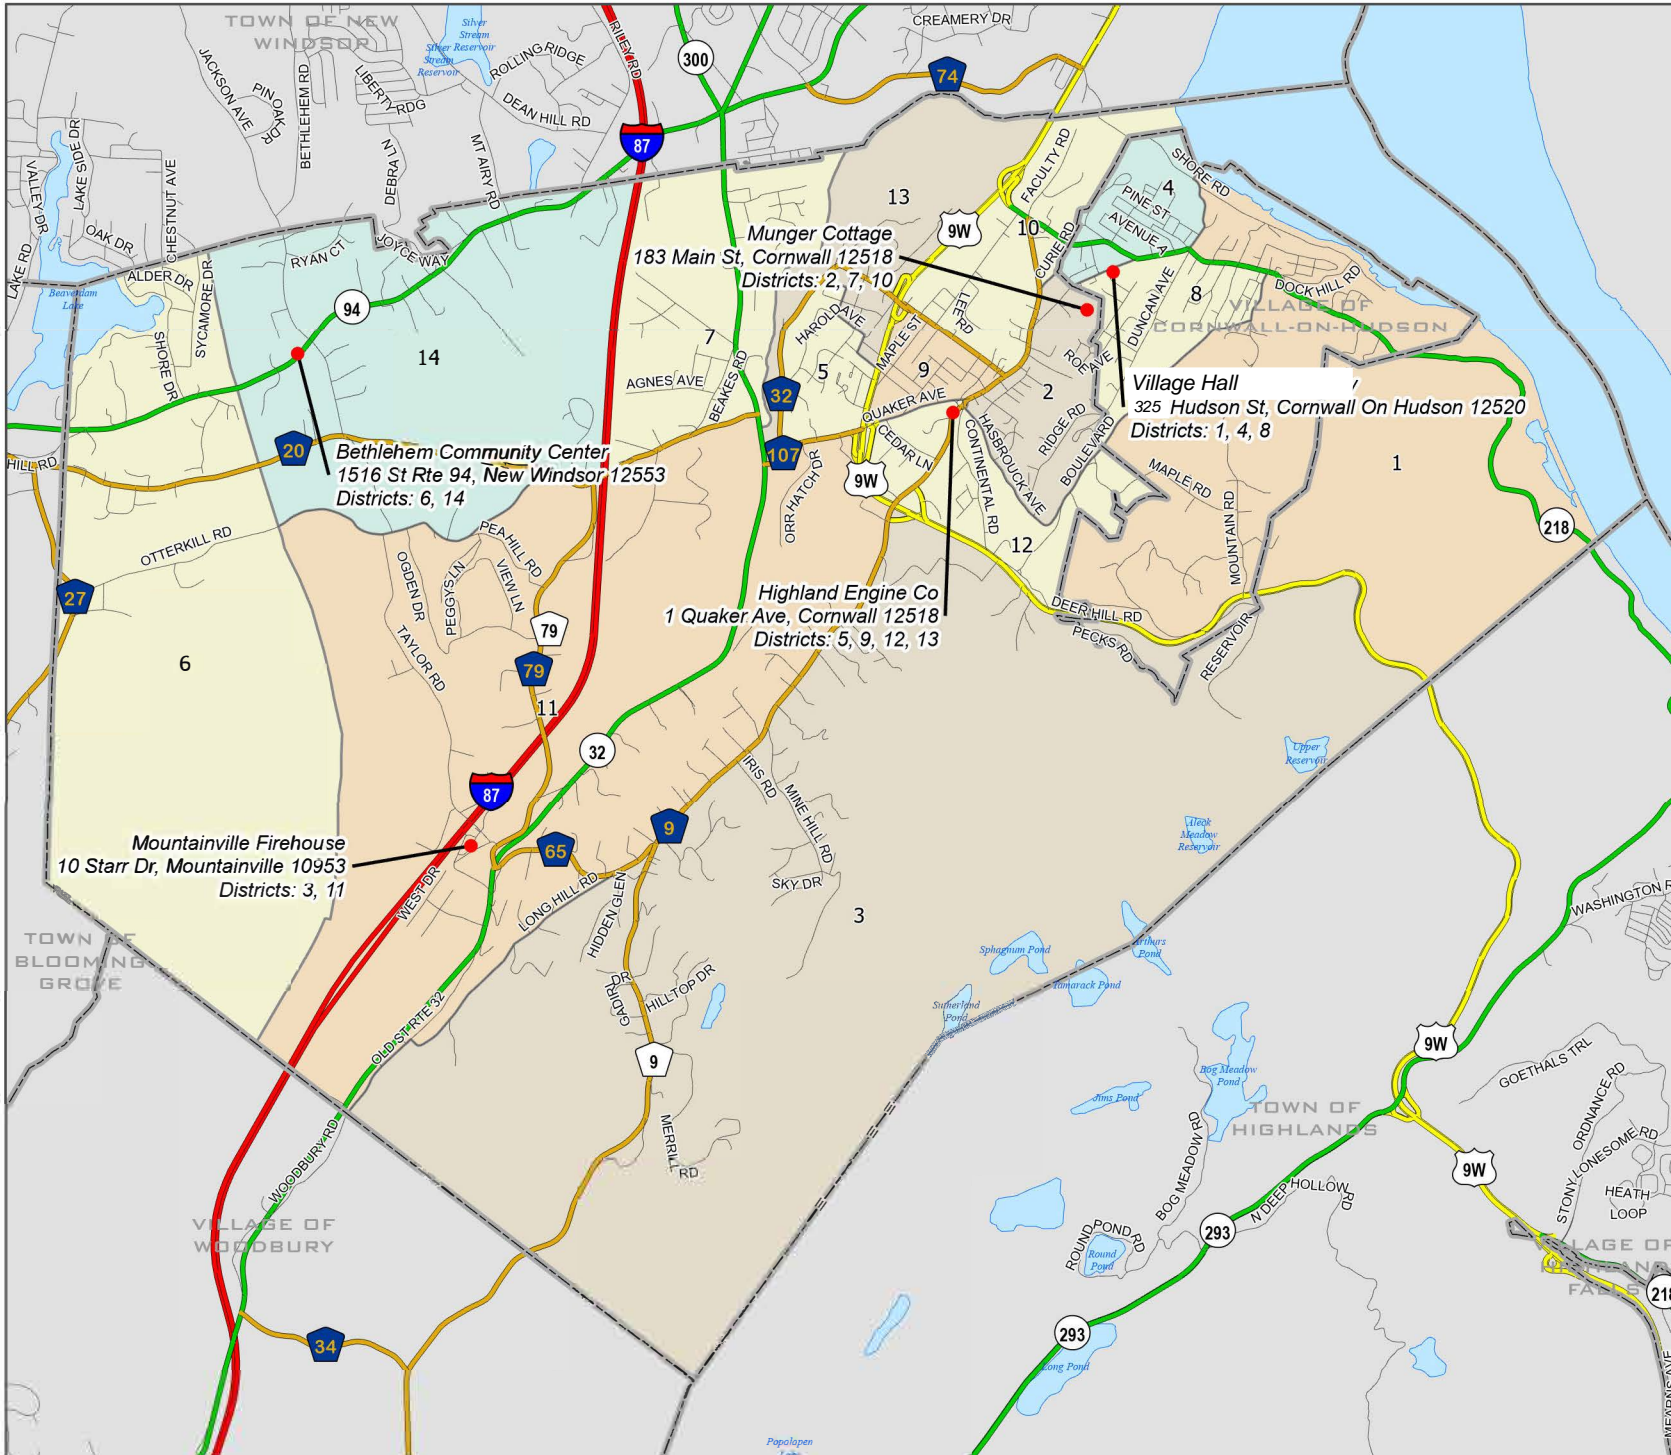

TOWN OF CORNWALL

Orange County Election Districts

Steven M. Neuhaus
County Executive

Orange County Board of Elections
PO Box 30 Goshen, NY 10924
Phone: (845) 291-2444 or (845) 879-POLL
Email: elections@orangecountygov.com

Not to Scale

- Interstate
- Federal Highway
- State Route
- County Road
- Local Road

Election Districts

ORANGE COUNTY GIS

255 Main St Goshen, NY 10924
Tel 845.615.3790
email ocgis@orangecountygov.com
web <https://gis.orangecountygov.com/>
Printing Date: 052522

DISCLAIMER: This map is a product of the Orange County GIS Division. The data depicted here has been developed with extensive cooperation from other County departments, as well as other Federal, State and Local government agencies. Orange County and OCGIS make no representations as to the accuracy of the information in the mapping data, but rather, provide said information as is. Orange County and OCGIS expressly disclaim responsibility for damages or liability that may arise from the use of this map.